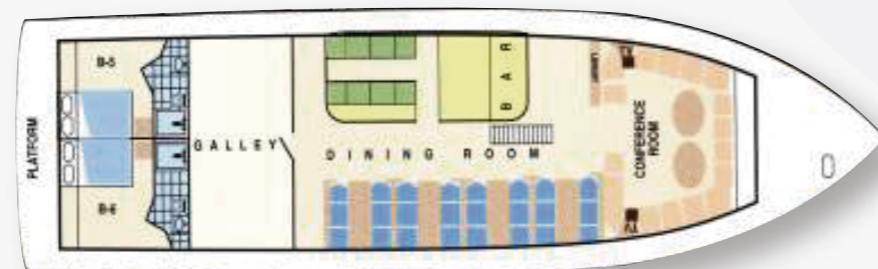

M/Y LETTY

SPECIFICATIONS

- Built: Mfg-1994, Rft-2018
- Vessel size: 83 feet x 24 beam (25 x 7.5 meters)
- Capacity: 20 guests in ten cabins on three decks
- Cruising speed: 8 knots
- Crew: 11

FEATURES

1. Two Naturalist guides (one for every ten guests)
   - Comfortable lounge area and adjacent interior bar
   - Dining room with tables seating from 4 to 6 guests
   - Spacious sun deck partially shaded with chaise lounges and chairs
2. Departures are every Sunday on 7 night itineraries
3. Multiple kayaks and stand up paddle boards

www.ecoventura.com

BOOBY

FIRST CLASS EXPEDITION YACHT

LETTY

— GALAPAGOS ISLANDS —

ecoventura