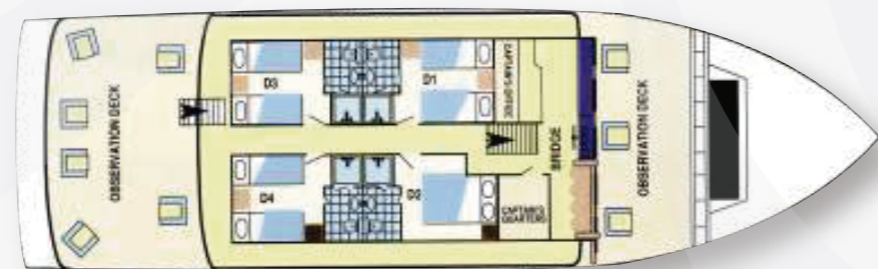

M/Y LETTY

SPECIFICATIONS

- Built: Mfg-1994, Rft-2018
- Vessel size: 83 feet x 24 beam (25 x 7.5 meters)
- Capacity: 20 guests in ten cabins on three decks
- Cruising speed: 8 knots
- Crew: 11

FEATURES

1. Two Naturalist guides (one for every ten guests)
   - Comfortable lounge area and adjacent interior bar
   - Dining room with tables seating from 4 to 6 guests
   - Spacious sun deck partially shaded with chaise lounges and chairs
2. Departures are every Sunday on 7 night itineraries
3. Multiple kayaks and stand up paddle boards

www.ecoventura.com

DOLPHIN