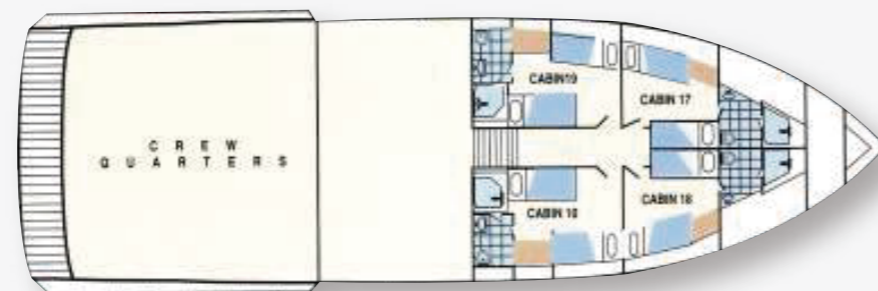

M/Y LETTY

SPECIFICATIONS

- Built: Mfg-1994, Rft-2018
- Vessel size: 83 feet x 24 beam (25 x 7.5 meters)
- Capacity: 20 guests in ten cabins on three decks
- Cruising speed: 8 knots
- Crew: 11

FEATURES

1. Two Naturalist guides (one for every ten guests)
   - Comfortable lounge area and adjacent interior bar
   - Dining room with tables seating from 4 to 6 guests
   - Spacious sun deck partially shaded with chaise lounges and chairs
2. Departures are every Sunday on 7 night itineraries
3. Multiple kayaks and stand up paddle boards

www.ecoventura.com

IGUANA

FIRST CLASS EXPEDITION YACHT

LETTY

— GALAPAGOS ISLANDS —

ecoventura